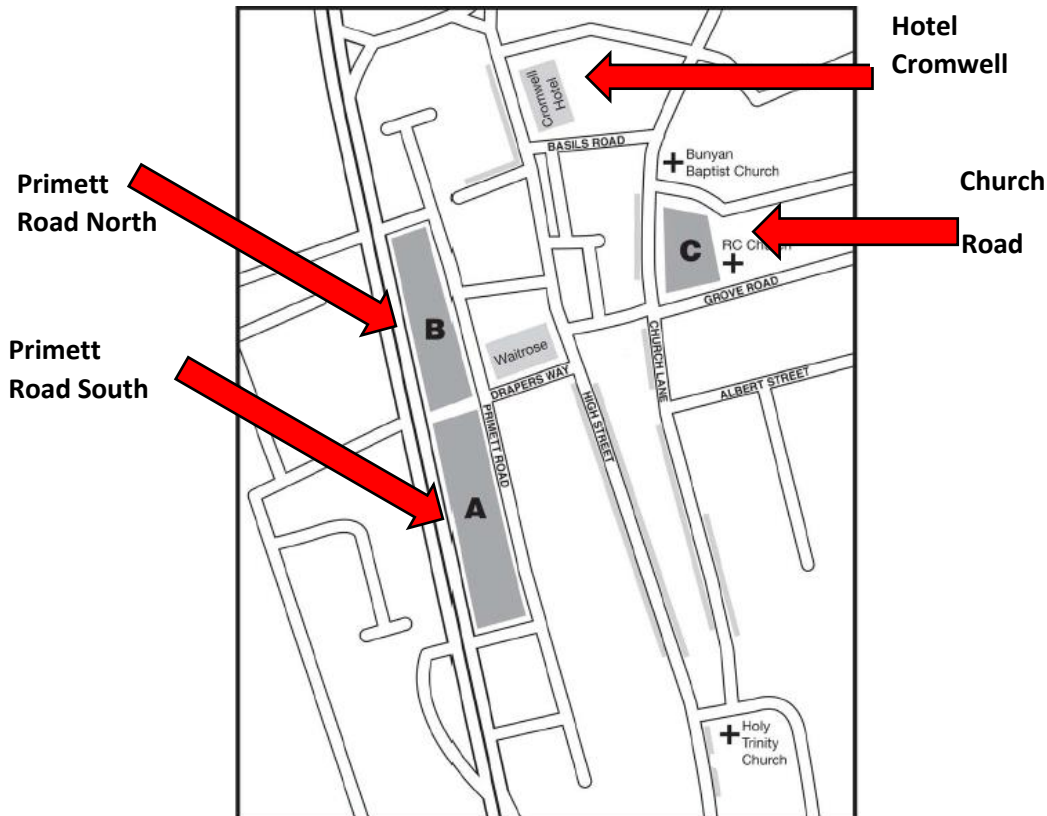

If our Car Park is full, parking can be found at various areas around Stevenage Old Town, all within a 5 minute walk which includes street parking and secure car parking managed by the local council.